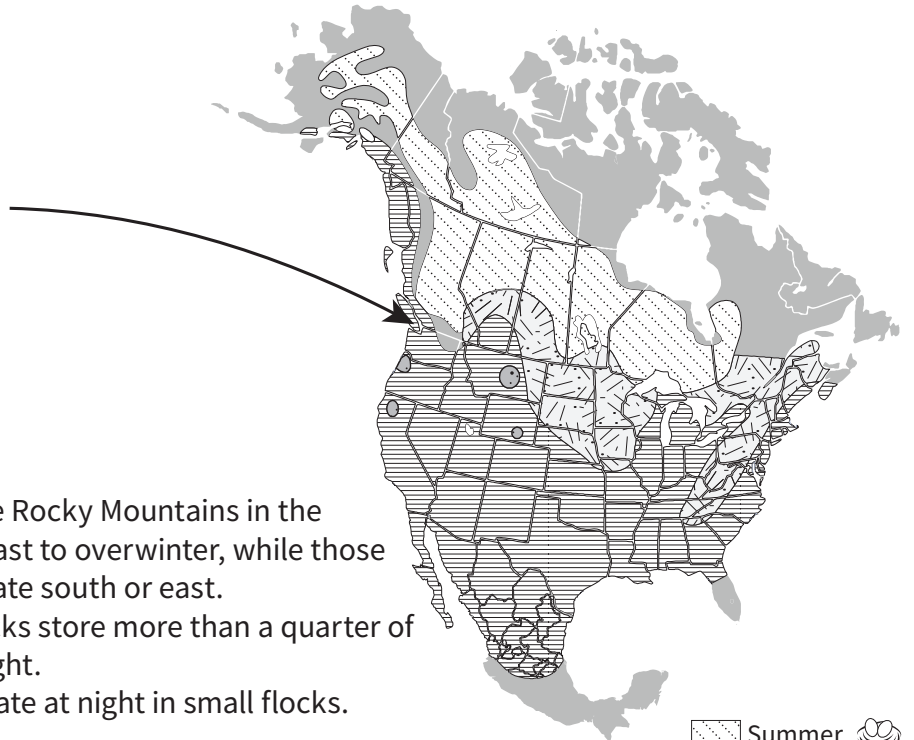

BUFFLEHEAD

Bucephala albeola

(Animalia: Chordata: Aves: Anseriformes: Anatidae)

Wingspan: 55 cm

Art: Cara Gibson, Attribute to Swan Lake Christmas Hill Nature Sanctuary, CC BY-NC-ND 4.0

DISTRIBUTION

Map edited from author: 'Cephas' Simon Pierre Barrette CCBY 4.0

DID YOU KNOW?

- Buffleheads that breed west of the Rocky Mountains in the summer, migrate to the Pacific Coast to overwinter, while those that breed in central Canada migrate south or east.
- Before migration, these diving ducks store more than a quarter of their weight as fuel for the long flight.
- Like many birds, Buffleheads migrate at night in small flocks.